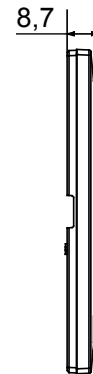

Smart plate can be used with Home Gateway for "CONNECTED SMART HOME" solutions. The EGO SMART plates integrate with the connected devices of the ChoruSmart system, they go beyond pure aesthetics and become an element of interaction with the user. The plates communicate with the other connected devices and, using RGB perimeter LED strips and a graphic display, can communicate operating statuses and any alarms detected by the smart functions that control the home to the user. The traditional EGO SMART and EGO plates can be used in the same system as they are designed to blend in perfectly.

Colour	Gold	Description	4 modules
For support codes	GW16804N	Power supply	Via one of the suitable connected devices installed within it or via dedicated power supply unit GWA1700
Standard	2014/35/EU, 2014/30/EU, 2011/65/EU + 2015/863, EN 62368-1, EN 55032, EN 55035, EN IEC 63000	Working temperature	-5 ÷ +45 °C
Relative humidity (non-condensative)	Max 93%	IP degree	IP20
Functions	System information/status with messages on the display and notifications by RGB LED strips.	Material	Painted technopolymer
Finishing	Opaque finish	Glow wire test	650 °C
Thermo-pressure with ball	70 °C	Family	EGO SMART
User interface	The plate is equipped with a dot-matrix display and RGB LED strips		

DIMENSIONAL

TECHNICAL SYMBOLOGY

IP

IP20

GWT

650 °C

70 °C

STANDARDS/APPROVALS