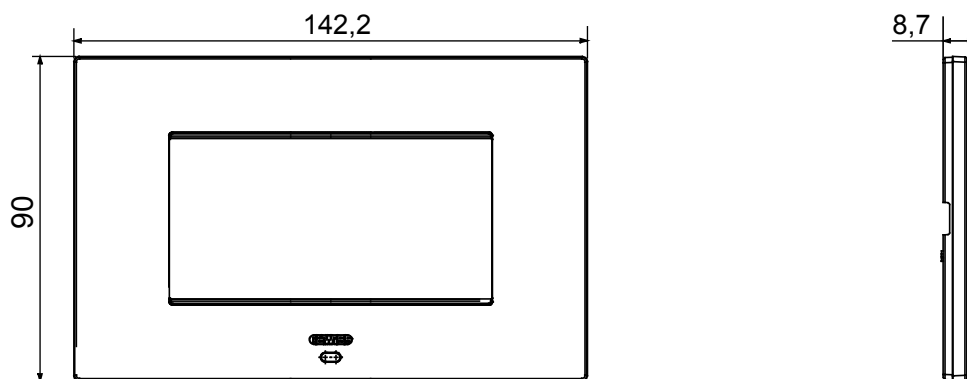

Smart plate can be used with Home Gateway for "CONNECTED SMART HOME" solutions. The EGO SMART plates integrate with the connected devices of the ChoruSmart system, they go beyond pure aesthetics and become an element of interaction with the user. The plates communicate with the other connected devices and, using RGB perimeter LED strips and a graphic display, can communicate operating statuses and any alarms detected by the smart functions that control the home to the user. The traditional EGO SMART and EGO plates can be used in the same system as they are designed to blend in perfectly.

Colour	Magnetic gray	Description	4 modules
For support codes	GW16804N	Power supply	Via one of the suitable connected devices installed within it or via dedicated power supply unit GWA1700
Standard	2014/35/EU, 2014/30/EU, 2011/65/EU + 2015/863, EN 62368-1, EN 55032, EN 55035, EN IEC 63000	Working temperature	-5 ÷ +45 °C
Relative humidity (non-condensative)	Max 93%	IP degree	IP20
Functions	System information/status with messages on the display and notifications by RGB LED strips.	Material	Painted technopolymer
Finishing	Opaque finish	Glow wire test	650 °C
Thermo-pressure with ball	70 °C	Family	EGO SMART
User interface	The plate is equipped with a dot-matrix display and RGB LED strips		

DIMENSIONAL

TECHNICAL SYMBOLOGY

IP

IP20

GWT

650 °C

70 °C

STANDARDS/APPROVALS