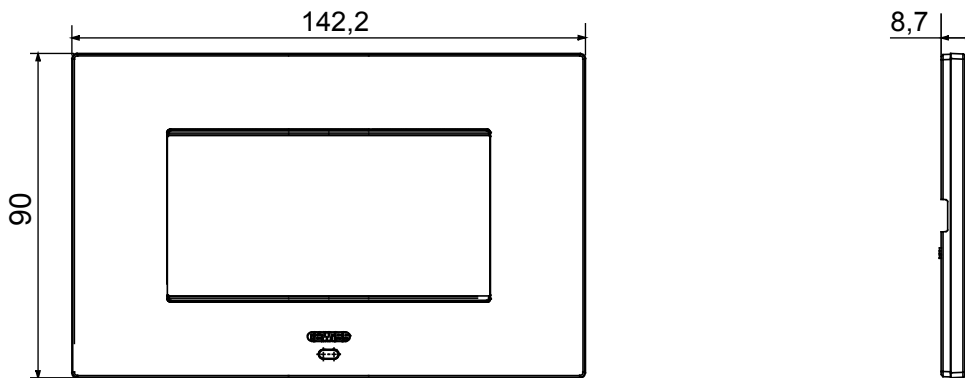

Smart plate can be used with Home Gateway for "CONNECTED SMART HOME" solutions. The EGO SMART plates integrate with the connected devices of the ChoruSmart system, they go beyond pure aesthetics and become an element of interaction with the user. The plates communicate with the other connected devices and, using RGB perimeter LED strips and a graphic display, can communicate operating statuses and any alarms detected by the smart functions that control the home to the user. The traditional EGO SMART and EGO plates can be used in the same system as they are designed to blend in perfectly.

Colour	Brown shade	Description	4 modules
For support codes	GW16804N	Power supply	Via one of the suitable connected devices installed within it or via dedicated power supply unit GWA1700
Standard	2014/35/EU, 2014/30/EU, 2011/65/EU + 2015/863, EN 62368-1, EN 55032, EN 55035, EN IEC 63000	Working temperature	-5 ÷ +45 °C
Relative humidity (non-condensative)	Max 93%	IP degree	IP20
Functions	System information/status with messages on the display and notifications by RGB LED strips.	Material	Painted technopolymer
Finishing	Opaque finish	Glow wire test	650 °C
Thermo-pressure with ball	70 °C	Family	EGO SMART
User interface	The plate is equipped with a dot-matrix display and RGB LED strips		

DIMENSIONAL