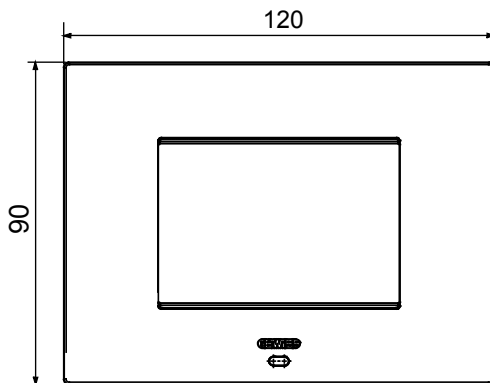

Smart plate can be used with Home Gateway for "CONNECTED SMART HOME" solutions. The EGO SMART plates integrate with the connected devices of the ChoruSmart system, they go beyond pure aesthetics and become an element of interaction with the user. The plates communicate with the other connected devices and, using RGB perimeter LED strips and a graphic display, can communicate operating statuses and any alarms detected by the smart functions that control the home to the user. The traditional EGO SMART and EGO plates can be used in the same system as they are designed to blend in perfectly.

Colour	Gold	Description	3 modules
For support codes	GW16803N	Power supply	Via one of the suitable connected devices installed within it or via dedicated power supply unit GWA1700
Standard	2014/35/EU, 2014/30/EU, 2011/65/EU + 2015/863, EN 62368-1, EN 55032, EN 55035, EN IEC 63000	Working temperature	-5 ÷ +45 °C
Relative humidity (non-condensative)	Max 93%	IP degree	IP20
Functions	System information/status with messages on the display and notifications by RGB LED strips.	Material	Painted technopolymer
Finishing	Opaque finish	Glow wire test	650 °C
Thermo-pressure with ball	70 °C	Family	EGO SMART
User interface	The plate is equipped with a dot-matrix display and RGB LED strips		

DIMENSIONAL

TECHNICAL SYMBOLOGY

IP

IP20

GWT

650 °C

70 °C

STANDARDS/APPROVALS