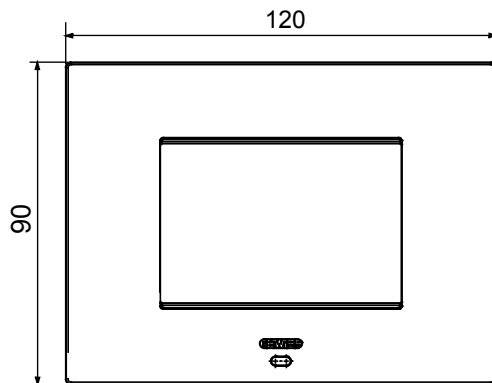

Smart plate can be used with Home Gateway for "CONNECTED SMART HOME" solutions. The EGO SMART plates integrate with the connected devices of the ChoruSmart system, they go beyond pure aesthetics and become an element of interaction with the user. The plates communicate with the other connected devices and, using RGB perimeter LED strips and a graphic display, can communicate operating statuses and any alarms detected by the smart functions that control the home to the user. The traditional EGO SMART and EGO plates can be used in the same system as they are designed to blend in perfectly.

Colour	Dark sand	Description	3 modules
For support codes	GW16803N	Power supply	Via one of the suitable connected devices installed within it or via dedicated power supply unit GWA1700
Standard	2014/35/EU, 2014/30/EU, 2011/65/EU + 2015/863, EN 62368-1, EN 55032, EN 55035, EN IEC 63000	Working temperature	-5 ÷ +45 °C
Relative humidity (non-condensative)	Max 93%	IP degree	IP20
Functions	System information/status with messages on the display and notifications by RGB LED strips.	Material	Painted technopolymer
Finishing	Opaque finish	Glow wire test	650 °C
Thermo-pressure with ball	70 °C	Family	EGO SMART
User interface	The plate is equipped with a dot-matrix display and RGB LED strips		

### DIMENSIONAL

### TECHNICAL SYMBOLOGY

**IP GWT**

IP20

650 °C

70 °C