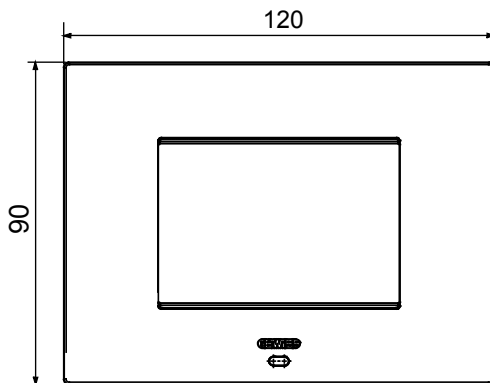

Smart plate can be used with Home Gateway for "CONNECTED SMART HOME" solutions. The EGO SMART plates integrate with the connected devices of the ChoruSmart system, they go beyond pure aesthetics and become an element of interaction with the user. The plates communicate with the other connected devices and, using RGB perimeter LED strips and a graphic display, can communicate operating statuses and any alarms detected by the smart functions that control the home to the user. The traditional EGO SMART and EGO plates can be used in the same system as they are designed to blend in perfectly.

Colour	Satin black	Description	3 modules
For support codes	GW16803N	Power supply	Via one of the suitable connected devices installed within it or via dedicated power supply unit GWA1700
Standard	2014/35/EU, 2014/30/EU, 2011/65/EU + 2015/863, EN 62368-1, EN 55032, EN 55035, EN IEC 63000	Working temperature	-5 ÷ +45 °C
Relative humidity (non-condensative)	Max 93%	IP degree	IP20
Functions	System information/status with messages on the display and notifications by RGB LED strips.	Material	Painted technopolymer
Finishing	Opaque finish	Glow wire test	650 °C
Thermo-pressure with ball	70 °C	Family	EGO SMART
User interface	The plate is equipped with a dot-matrix display and RGB LED strips		

DIMENSIONAL

TECHNICAL SYMBOLOGY

IP

IP20

GWT

650 °C

70 °C

STANDARDS/APPROVALS