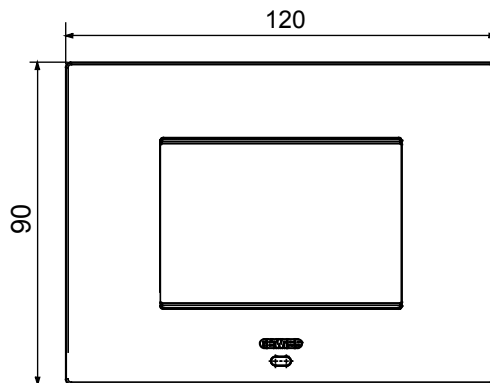

Smart plate can be used with Home Gateway for "CONNECTED SMART HOME" solutions. The EGO SMART plates integrate with the connected devices of the ChoruSmart system, they go beyond pure aesthetics and become an element of interaction with the user. The plates communicate with the other connected devices and, using RGB perimeter LED strips and a graphic display, can communicate operating statuses and any alarms detected by the smart functions that control the home to the user. The traditional EGO SMART and EGO plates can be used in the same system as they are designed to blend in perfectly.

Colour	Light bronze	Description	3 modules
For support codes	GW16803N	Power supply	Via one of the suitable connected devices installed within it or via dedicated power supply unit GWA1700
Standard	2014/35/EU, 2014/30/EU, 2011/65/EU + 2015/863, EN 62368-1, EN 55032, EN 55035, EN IEC 63000	Working temperature	-5 ÷ +45 °C
Relative humidity (non-condensative)	Max 93%	IP degree	IP20
Functions	System information/status with messages on the display and notifications by RGB LED strips.	Material	Painted technopolymer
Finishing	Opaque finish	Glow wire test	650 °C
Thermo-pressure with ball	70 °C	Family	EGO SMART
User interface	The plate is equipped with a dot-matrix display and RGB LED strips		

DIMENSIONAL

TECHNICAL SYMBOLOGY

IP

IP20

GWT

650 °C

70 °C

STANDARDS/APPROVALS