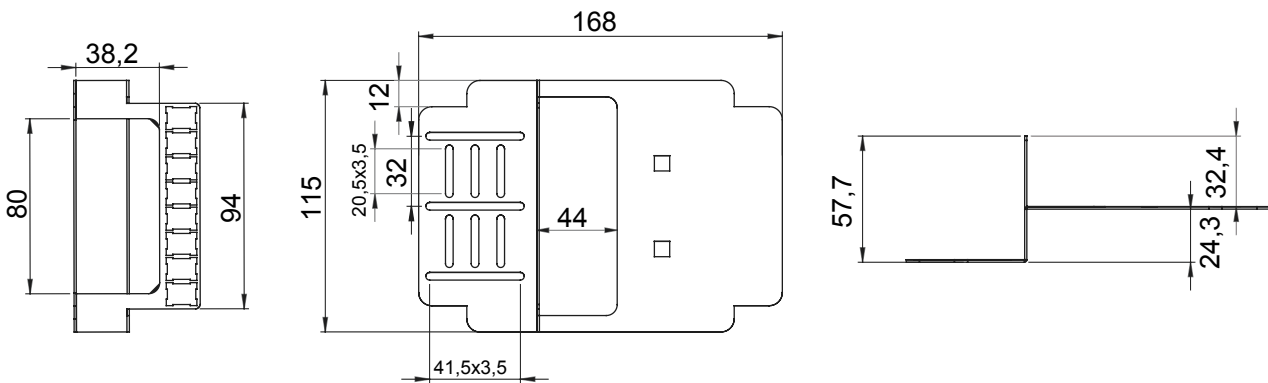

Complete system for the connection and distribution of LAN networks in residential and tertiary sector environments.

The range includes fibre optic solutions, wall panels, floor cabinets and copper wiring products.

The Data Center series provides all the products necessary to create a multi-service fibre optic infrastructure for residential buildings, in full compliance with all the indications dictated by the new CEI Guidelines 306-2 and Law 164/14.

Category	Apartment Optical Termination Box	Material	Metal
Colour	White	Characteristics	With 4 SC/APC adapters
Dimensions LxHxD (mm)	168x115x58	Installation	Flush mounting enclosures
Suitable for	Max. 8 SC/APC adapters		

DIMENSIONAL

STANDARDS/APPROVALS