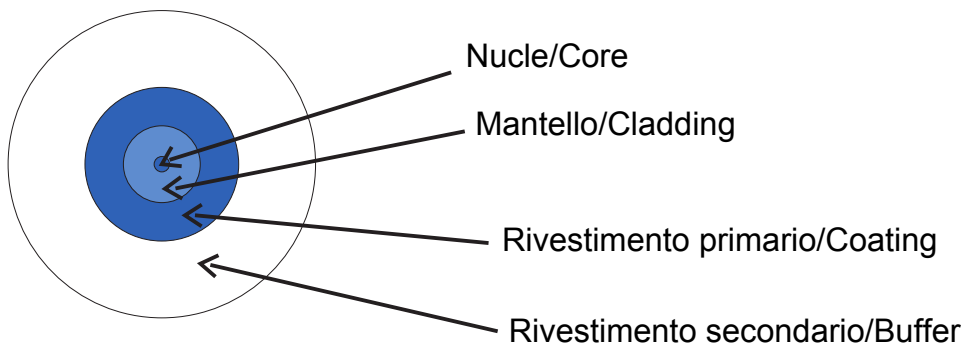

Complete system for the connection and distribution of LAN networks in residential and tertiary sector environments. The range includes fibre optic solutions, wall panels, floor cabinets and copper wiring products. The Data Center series provides all the products necessary to create a multi-service fibre optic infrastructure for residential buildings, in full compliance with all the indications dictated by the new CEI Guidelines 306-2 and Law 164/14.

Cable colour	White	No. optical fibers	1
Length	0.5 m	Ø sheath	0,9 mm
For connectors	SC/APC - SC/APC		

DIMENSIONAL

STANDARDS/APPROVALS