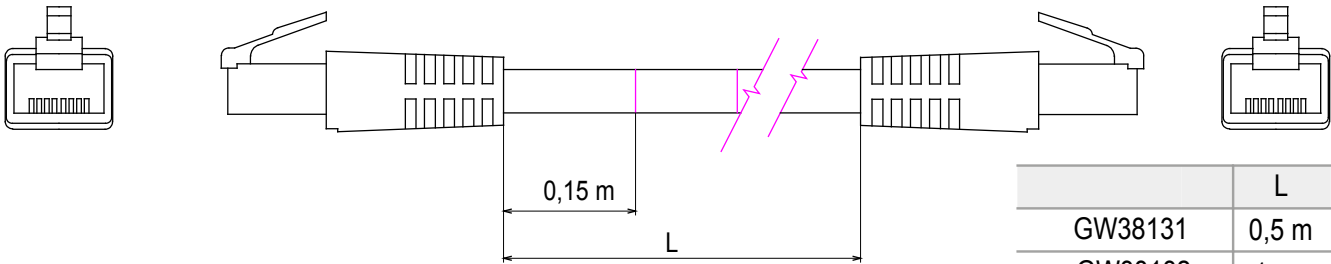

Complete system for the connection and distribution of LAN networks in residential and tertiary areas. The range includes fibre optic solutions, wall panels, floor cabinets and copper wiring products. To wire copper networks, Data Center offers RJ45 connectors and HDMI and USB couplers suitable for Gewiss civil series, permutation cords and UTP and FTP cables, offering installation flexibility and ease of wiring.

Category	Patch-cord	Description	RJ45 - RJ45
Use category	6	Cables type	UTP 24 AWG
System	UTP	Cable length	1 m
Colour	Grey	Electrocod	2972

DIMENSIONAL

	L
GW38131	0,5 m
GW38132	1 m
GW38133	2 m

STANDARDS/APPROVALS