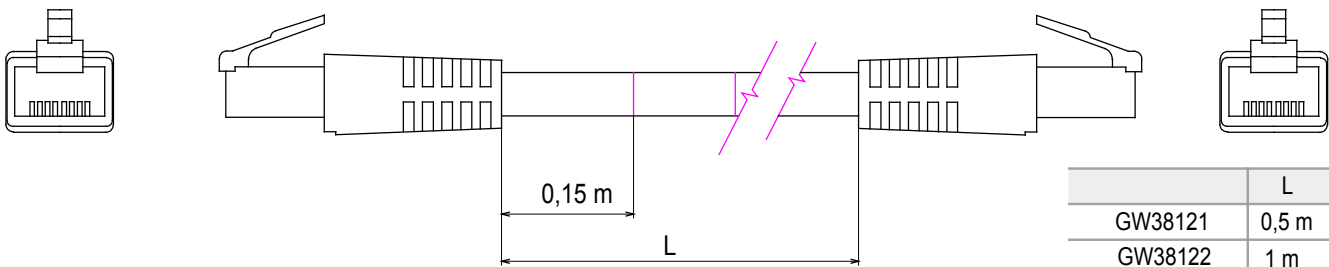

Complete system for the connection and distribution of LAN networks in residential and tertiary areas. The range includes fibre optic solutions, wall panels, floor cabinets and copper wiring products. To wire copper networks, Data Center offers RJ45 connectors and HDMI and USB couplers suitable for Gewiss civil series, permutation cords and UTP and FTP cables, offering installation flexibility and ease of wiring.

Category	Patch-cord	Description	RJ45 - RJ45
Use category	5e	Cables type	FTP 24 AWG
System	FTP	Cable length	0.5 m
Colour	Grey	Electrocod	2972

DIMENSIONAL

	L
GW38121	0,5 m
GW38122	1 m
GW38123	2 m
GW38124	5 m