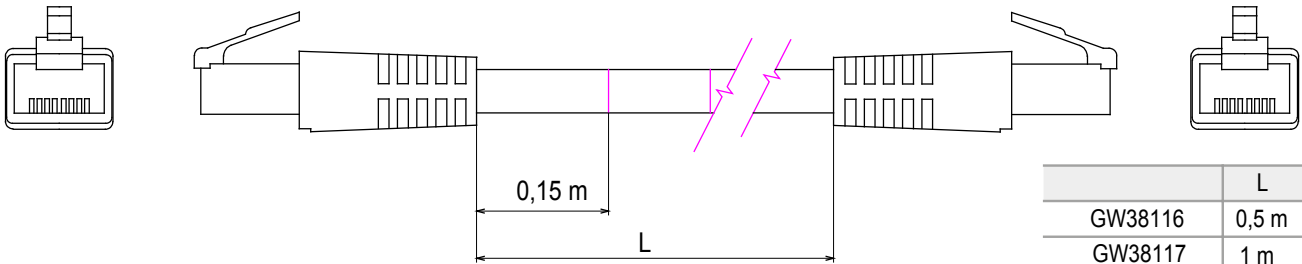

Complete system for the connection and distribution of LAN networks in residential and tertiary areas. The range includes fibre optic solutions, wall panels, floor cabinets and copper wiring products. To wire copper networks, Data Center offers RJ45 connectors and HDMI and USB couplers suitable for Gewiss civil series, permutation cords and UTP and FTP cables, offering installation flexibility and ease of wiring.

Category	Patch-cord	Description	RJ45 - RJ45
Use category	5e	Cables type	UTP 24 AWG
System	UTP	Cable length	2 m
Colour	Grey	Electrocod	2972

DIMENSIONAL

	L
GW38116	0,5 m
GW38117	1 m
GW38118	2 m
GW38118	5 m