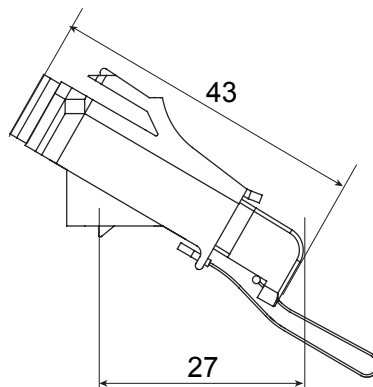

Complete system for the connection and distribution of LAN networks in residential and tertiary sector environments.
The range includes fibre optic solutions, wall panels, floor cabinets and copper wiring products.
The Data Center series provides all the products necessary to create a multi-service fibre optic infrastructure for residential buildings, in full compliance with all the indications dictated by the new CEI Guidelines 306-2 and Law 164/14.

Category	Angled fiber optic adapter	Material	Plastic body with ceramic alignment sleeve
Colour	Green RAL 6018	Characteristics	Simplex, single-mode
For connectors	SC/APC	Type	Female/Female
Compatibility	Keystone Jack	Tilt	40°
Accessories supplied	With safety cap and unmissable cord		

DIMENSIONAL

STANDARDS/APPROVALS