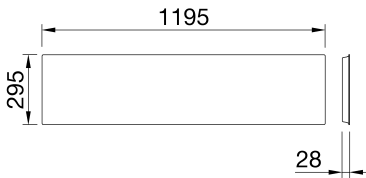

ELIA PL Backlit is a modular recessed LED luminaire for indoor lighting applications. Thanks to its superior energy efficiency, it is the ideal solution for a fast return on investment in the replacement of traditional lighting systems. Available in 3 different sizes (300 x 1200 mm, 600 x 600 mm and 620 x 620 mm), it is suitable for flush-mounting in modular ceilings and can alternatively be ceiling or suspension-mounted using dedicated accessories (to be ordered separately). The range allows for great flexibility with its multiple possible combinations of colour temperatures and control systems: it can be ordered in 3,000 K (warm white) or 4,000 K (neutral white), both with a colour rendering index (CRI) of 80; and with an On/Off or DALI external power supply (included with the product). The luminaire is equipped with an opal diffuser with UGR lower than 22, and it is easy to install thanks to its reduced weight and its quick coupling connector for fast electrical wiring.

### DIMENSIONAL