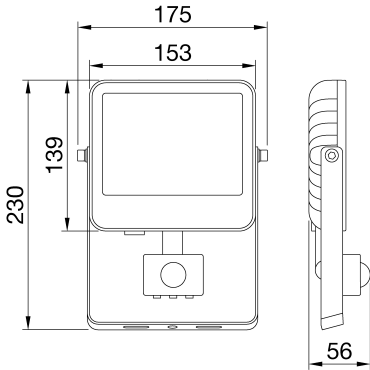

ELIA FL Mini is a low-power LED floodlight for indoor and outdoor architectural lighting for both residential and professional applications, such as façades, gardens, green areas and walkways. Available in 2 sizes and 3 power steps (10 W, 20 W and 30 W), the range allows for great flexibility with its multiple possible combinations: 2 colour temperature options (3,000 K warm white and 4,000 K neutral white) with a colour rendering index of more than 80, and 2 optics options (100° or asymmetrical). The fixture is equipped with an integrated On/Off electronic power supply, and it is also available with an integrated motion and luminosity sensor. The luminaire can be ceiling, wall or floor-mounted through the integrated adjustable steel bracket, and thanks to its black powder-coated die-cast aluminium body and its front glass, it is tough, durable and able to withstand harsh environmental conditions.

DIMENSIONAL

PHOTOMETRIC DISTRIBUTION

TECHNICAL SYMBOLOGY

Product Data Sheet
GWF1105BL830

ELIA FL Mini

STANDARDS/APPROVALS