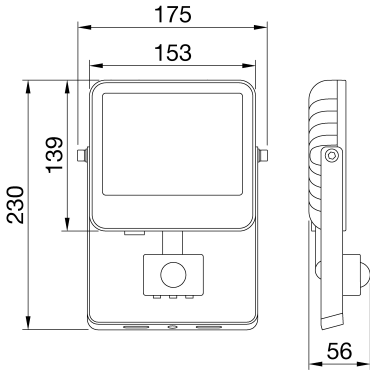

ELIA FL Mini is a low-power LED floodlight for indoor and outdoor architectural lighting for both residential and professional applications, such as façades, gardens, green areas and walkways. Available in 2 sizes and 3 power steps (10 W, 20 W and 30 W), the range allows for great flexibility with its multiple possible combinations: 2 colour temperature options (3,000 K warm white and 4,000 K neutral white) with a colour rendering index of more than 80, and 2 optics options (100° or asymmetrical). The fixture is equipped with an integrated On/Off electronic power supply, and it is also available with an integrated motion and luminosity sensor. The luminaire can be ceiling, wall or floor-mounted through the integrated adjustable steel bracket, and thanks to its black powder-coated die-cast aluminium body and its front glass, it is tough, durable and able to withstand harsh environmental conditions.

DIMENSIONAL

PHOTOMETRIC DISTRIBUTION

TECHNICAL SYMBOLOGY

Product Data Sheet
GWF1105AL840

ELIA FL Mini

STANDARDS/APPROVALS