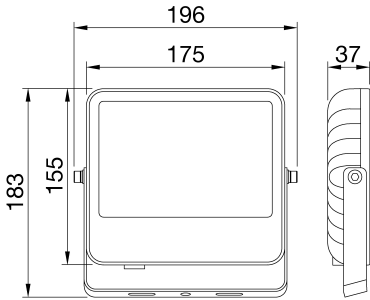

ELIA FL Mini is a low-power LED floodlight for indoor and outdoor architectural lighting for both residential and professional applications, such as façades, gardens, green areas and walkways. Available in 2 sizes and 3 power steps (10 W, 20 W and 30 W), the range allows for great flexibility with its multiple possible combinations: 2 colour temperature options (3,000 K warm white and 4,000 K neutral white) with a colour rendering index of more than 80, and 2 optics options (100° or asymmetrical). The fixture is equipped with an integrated On/Off electronic power supply, and it is also available with an integrated motion and luminosity sensor. The luminaire can be ceiling, wall or floor-mounted through the integrated adjustable steel bracket, and thanks to its black powder-coated die-cast aluminium body and its front glass, it is tough, durable and able to withstand harsh environmental conditions.

DIMENSIONAL

PHOTOMETRIC DISTRIBUTION

TECHNICAL SYMBOLOGY

Product Data Sheet
GWF1100CL830

ELIA FL Mini

STANDARDS/APPROVALS