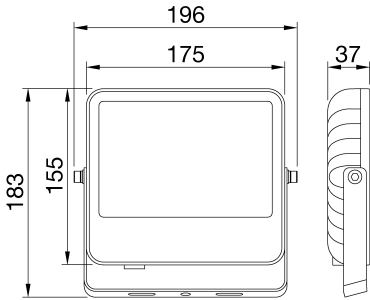

ELIA FL Mini is a low-power LED floodlight for indoor and outdoor architectural lighting for both residential and professional applications, such as façades, gardens, green areas and walkways. Available in 2 sizes and 3 power steps (10 W, 20 W and 30 W), the range allows for great flexibility with its multiple possible combinations: 2 colour temperature options (3,000 K warm white and 4,000 K neutral white) with a colour rendering index of more than 80, and 2 optics options (100° or asymmetrical). The fixture is equipped with an integrated On/Off electronic power supply, and it is also available with an integrated motion and luminosity sensor. The luminaire can be ceiling, wall or floor-mounted through the integrated adjustable steel bracket, and thanks to its black powder-coated die-cast aluminium body and its front glass, it is tough, durable and able to withstand harsh environmental conditions.

DIMENSIONAL

PHOTOMETRIC DISTRIBUTION

TECHNICAL SYMBOLOGY

0,03 m2

IP66

IK08

750 °C

Product Data Sheet
GWF1100CC840