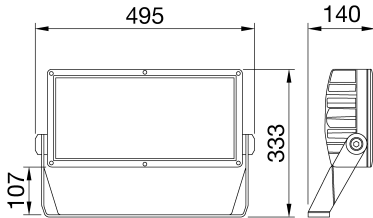

DIMENSIONAL