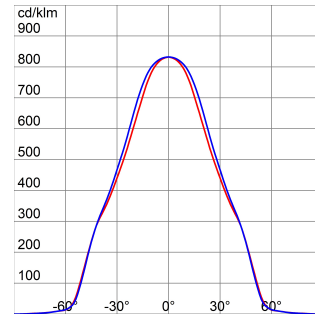

PHOTOMETRIC DISTRIBUTION

TECHNICAL SYMBOLOGY

IP
IP66

IK
IK08