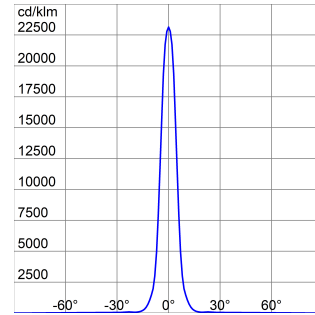

DIMENSIONAL

PHOTOMETRIC DISTRIBUTION

Product Data Sheet GWP3131BM840

STADIUM PRO

TECHNICAL SYMBOLOGY

0,15 m²

IP
IP66

IK
IK08