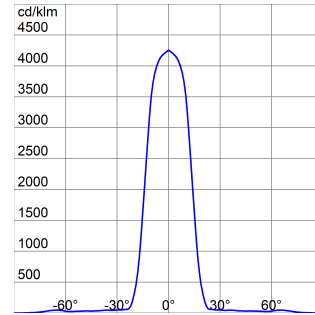

DIMENSIONAL

PHOTOMETRIC DISTRIBUTION

Product Data Sheet GWP3131BG740

STADIUM PRO

TECHNICAL SYMBOLOGY

0,15 m²

IP
IP66

IK
IK08