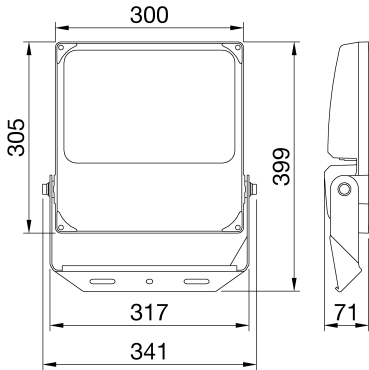

ELIA FL is an LED floodlight, available in medium and high-power versions for outdoor and indoor applications in industrial, tertiary and sports contexts, such as façades, warehouses, car parks and sports fields. Available in 4 different sizes and power steps (50 W, 100 W, 150 W and 200 W), the range allows for great flexibility with its multiple possible combinations: 3 colour temperature options (3,000 K warm white, 4,000 K neutral white and 5,700 K cool white) with a colour rendering index of more than 80; 2 integrated power supply options (On/Off and DALI); and 2 optics options (60° and asymmetrical). The luminaire can be ceiling, wall or floor-mounted through the integrated adjustable steel bracket with a protractor, or pole-mounted (in poles with diameter up to 61 mm) through a dedicated accessory (to be ordered separately). Thanks to its black powder-coated die-cast aluminium body and its front glass, the fixture is tough, durable (IP66 and IK08) and is able to withstand harsh environmental conditions (such as ambient temperature variations from -30°C to +50°C).

DIMENSIONAL

PHOTOMETRIC DISTRIBUTION

TECHNICAL SYMBOLOGY

Product Data Sheet
GWF1100ZH830

ELIA FL

STANDARDS/APPROVALS