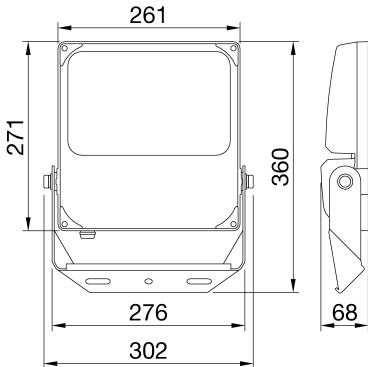

ELIA FL is an LED floodlight, available in medium and high-power versions for outdoor and indoor applications in industrial, tertiary and sports contexts, such as façades, warehouses, car parks and sports fields. Available in 4 different sizes and power steps (50 W, 100 W, 150 W and 200 W), the range allows for great flexibility with its multiple possible combinations: 3 colour temperature options (3,000 K warm white, 4,000 K neutral white and 5,700 K cool white) with a colour rendering index of more than 80; 2 integrated power supply options (On/Off and DALI); and 2 optics options (60° and asymmetrical). The luminaire can be ceiling, wall or floor-mounted through the integrated adjustable steel bracket with a protractor, or pole-mounted (in poles with diameter up to 61 mm) through a dedicated accessory (to be ordered separately). Thanks to its black powder-coated die-cast aluminium body and its front glass, the fixture is tough, durable (IP66 and IK08) and is able to withstand harsh environmental conditions (such as ambient temperature variations from -30°C to +50°C).

### DIMENSIONAL