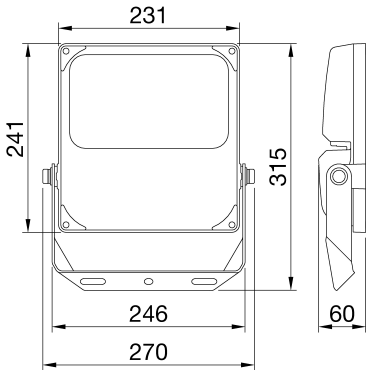

ELIA FL is an LED floodlight, available in medium and high-power versions for outdoor and indoor applications in industrial, tertiary and sports contexts, such as façades, warehouses, car parks and sports fields. Available in 4 different sizes and power steps (50 W, 100 W, 150 W and 200 W), the range allows for great flexibility with its multiple possible combinations: 3 colour temperature options (3,000 K warm white, 4,000 K neutral white and 5,700 K cool white) with a colour rendering index of more than 80; 2 integrated power supply options (On/Off and DALI); and 2 optics options (60° and asymmetrical). The luminaire can be ceiling, wall or floor-mounted through the integrated adjustable steel bracket with a protractor, or pole-mounted (in poles with diameter up to 61 mm) through a dedicated accessory (to be ordered separately). Thanks to its black powder-coated die-cast aluminium body and its front glass, the fixture is tough, durable (IP66 and IK08) and is able to withstand harsh environmental conditions (such as ambient temperature variations from -30°C to +50°C).

DIMENSIONAL

PHOTOMETRIC DISTRIBUTION

TECHNICAL SYMBOLOGY

Product Data Sheet
GWF1100NH830

ELIA FL

STANDARDS/APPROVALS