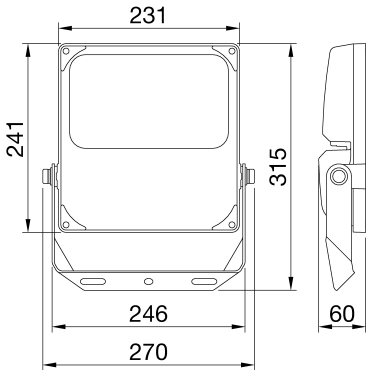

OPTİK VE AYDINLATICI ÖZELLİKLER

Optik	Asimetrik
Birleştirilmiş Parlama Derecelendirmesi	ULOR = 0%
Lümen çıkışı (lm)	13400
Efficacy (lm/W)	134
Renk Sıcaklık	4000 K
Colour Rendering Index	CRI 80
Standart Sapma Renk Eşleştirme	SDCM = 5
Fotobiyolojik Risk Sınıfı	RG1
Standart	EN 60598-1; EN 60598-2-5; IEC/TR 62778; EN 62493
ELETRİK VE AYDINLATMA ÖZELLİKLERİ	
besleme voltaj	220-240 V
Nominal frekans (Hz)	50/60 Hz
sürücü	Yerleşik
Sürücü arıza oranı	F10 (Tq=25°C) > 80.000 h
aşırı gerilim koruması	DM 4 kV/ CM 4 kV
Kontrol sistemi	AÇIK KAPALI
KURULUM VE BAKIM	
Mounting and installation	Floodlight mast - Ceiling - Wall - Ground
Eğim	Entegre gonyometreli braket üzerinde dönüş
kablolama	Güç kablosu ile
için	Via integrated bracket
Işık kaynağı değiştirilebilirliği	değiştirilemez
Kontrol tertibatı değiştirilebilirliği	Profesyonel olarak
Sürücü Kutusu	Yerleşik
Rüzgara maruz maksimum yüzey	0,055 m2
	Yerleşik
	-
	-
	-

DIMENSIONAL