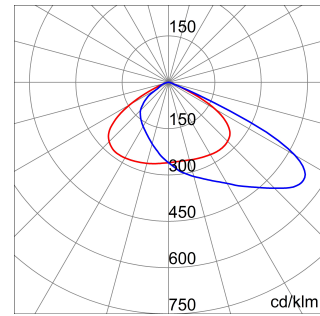

PHOTOMETRIC DISTRIBUTION