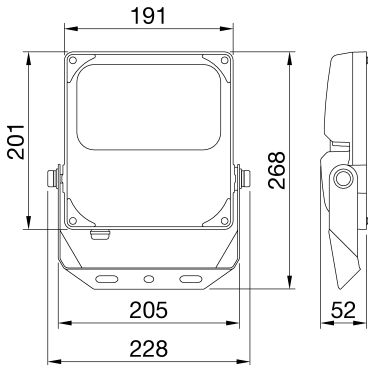

OPTİK VE AYDINLATICI ÖZELLİKLER

Optik	Asimetrik
Birleştirilmiş Parlama Derecelendirmesi	ULOR = 0%
Lümen çıkışı (lm)	6400
Efficacy (lm/W)	128
Renk Sıcaklık	5700 K
Colour Rendering Index	CRI 80
Standart Sapma Renk Eşleştirme	SDCM = 5
Fotobiyolojik Risk Sınıfı	RG1
Standart	EN 60598-1; EN 60598-2-5; IEC/TR 62778; EN 62493
ELETRİK VE AYDINLATMA ÖZELLİKLERİ	
besleme voltaj	220-240 V
Nominal frekans (Hz)	50/60 Hz
sürücü	Yerleşik
Sürücü arıza oranı	F10 (Tq=25°C) > 80.000 h
aşırı gerilim koruması	DM 1KV / CM 2KV
Kontrol sistemi	AÇIK KAPALI
KURULUM VE BAKIM	
Mounting and installation	Floodlight mast - Ceiling - Wall - Ground
Eğim	Entegre gonyometrel braket üzerinde dönüş
kablolama	Güç kablosu ile
için	Via integrated bracket
Işık kaynağı değiştirilebilirliği	değiştirilemez
Kontrol tertibatı değiştirilebilirliği	Profesyonel olarak
Sürücü Kutusu	Yerleşik
Rüzgara maruz maksimum yüzey	0,04 m2
	Yerleşik
	-
	-
	-

DIMENSIONAL