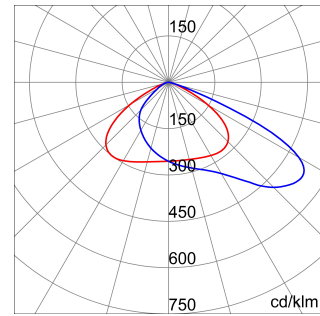

PHOTOMETRIC DISTRIBUTION

TECHNICAL SYMBOLOGY

IP
IP66

IK
IK08

GWT
750 °C