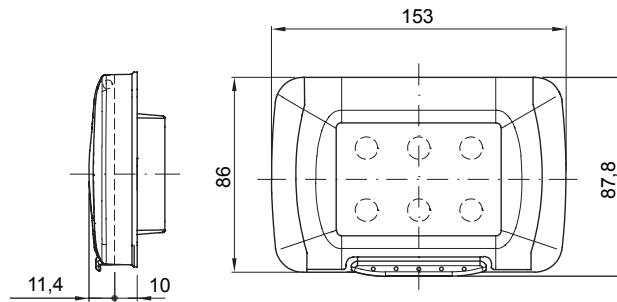

Watertight plates IP55 System range for rectangular (3 and 4 modules) flush mounting boxes. Watertight plates self-supporting for the installation of System range devices. Ergonomic membrane, opening facilitated by a comfortable handle. IP55 degree guaranteed with closed lid and watertight plate mounted on smooth and waterproof walls, without grooves.

Tanım	4 m	Renk Çerçeve	Gri RAL 7035
Bitiş	Parlak	Malzeme	Teknopolimer
IP derecesi	IP55 (with closed lid)	Kapak	Zarlı
Membrane color için	Şeffaf	Sıva altı montaj kutusu için	Rectangular 4 modules
Screw material	2 screws (included)	Vida tipi	6/32 x 18 mm
Conta	Galvanizli çelik	Dahili kaide	kendi kendine yeten
Bilyeli termo sıcaklık	Vulcanized expanded rubber	Akkor Tel Deneyi:	650 °C
Çalıştırma sıcaklığı	70 °C	Standart	EN 60669-1
Maximum opening angle lid	-25 +60 °C	UV resistance	Yes (ISO 4892-2)
	100°	Elektrokod	0110

DIMENSIONAL

TECHNICAL SYMBOLOGY

IP

IP55 (with closed lid)

650 °C

70 °C

-25 +60 °C

STANDARDS/APPROVALS