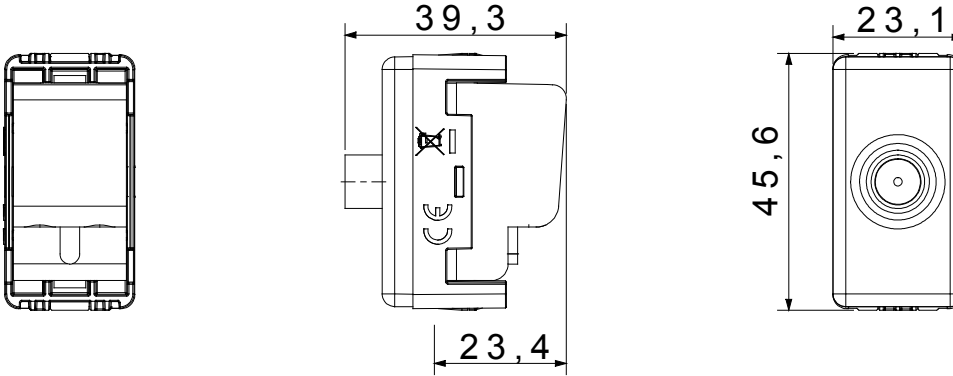

The System modular devices make it possible to create infinite combination between devices and plates, thanks to a complete range that is able to satisfy all design, functional and installation requirements. Colour and finiture: glossy white, bright and versatile
The range includes commands, socket- outlets, protection, indicators, connectors and devices for the control, safety and comfort of your home.

Kategori	TV/SAT prizi	Tanım	Kesintisiz besleme
Tipi	-	Renk	Beyaz
Hafifletme	14 dB	Frekans	5-2400 MHz
Koruma	A sınıfı	Konektör için tipi	F-Dişi
Standart	EN 60728-4; IEC 61169-24	SYSTEM modül sayısı	1
Kablo sabitleme	Vidalı	Muhafaza	Basıncılı döküm zamak metal gövde
Material	Teknopolimer	Elektrokod	0131

DIMENSIONAL

STANDARDS/APPROVALS