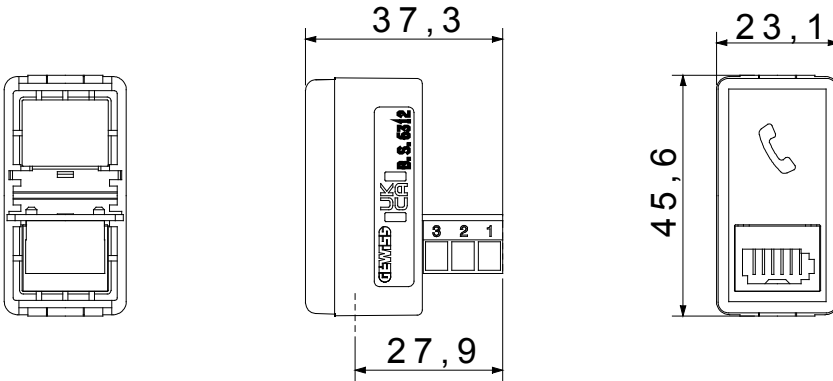

The System modular devices make it possible to create infinite combination between devices and plates, thanks to a complete range that is able to satisfy all design, functional and installation requirements. Colour and finiture: glossy white, bright and versatile
The range includes commands, socket- outlets, protection, indicators, connectors and devices for the control, safety and comfort of your home.

Kategori	Telefon prizi	Tanım	İngiliz 6 kontaklı
Renk	Beyaz	Standart	İngiliz
Kablo tipi	-	Bağlantı	Vida terminalleri
SYSTEM modül sayısı	1	Material	Teknopolimer
Elektrokod	3721		

DIMENSIONAL

STANDARDS/APPROVALS