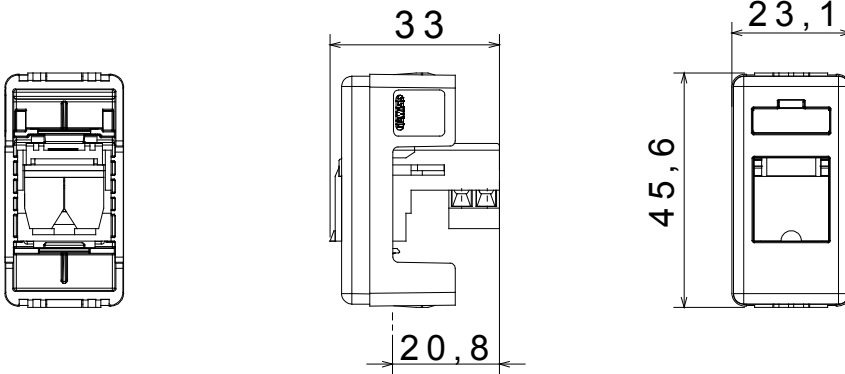

The System modular devices make it possible to create infinite combination between devices and plates, thanks to a complete range that is able to satisfy all design, functional and installation requirements. Colour and finiture: glossy white, bright and versatile
The range includes commands, socket- outlets, protection, indicators, connectors and devices for the control, safety and comfort of your home.

Kategori	Veri ve ses/video soketleri	Tanım	RJ11
Renk	Beyaz	Standart	-
Kablo tipi	Bükülü çift	Bağlantı	Vida terminalleri
SYSTEM modül sayısı	1	Material	Teknopolimer
Elektrokod	3721		

DIMENSIONAL

STANDARDS/APPROVALS