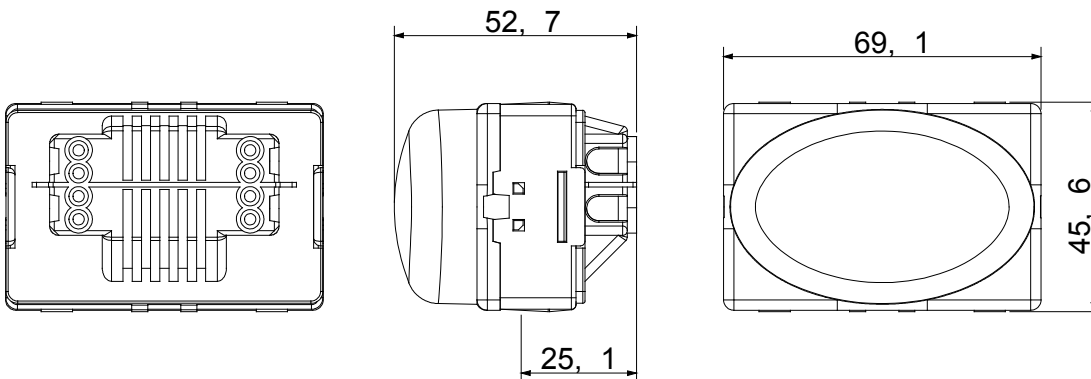

The System modular devices make it possible to create infinite combination between devices and plates, thanks to a complete range that is able to satisfy all design, functional and installation requirements. Colour and finiture: glossy white, bright and versatile
Ideal for flush-mounting solutions (for rectangular or square boxes), surface-mounting solutions, and for special applications. The range includes commands, socket- outlets, protection, indicators, connectors and devices for the control, safety and comfort of your home.

Dyfuzor Kolor	Czerwony	Mocowanie do lampy	Lampka kompaktowa S6x36 mm
Liczba SYSTEM Moduły	3	Kategoria	Asortyment System
Typ	Wskaźnik	Kolor	Biały
Opis	Wypukła lampa podstopnicowa	Zaciski okablowania	Ze śrubą
Norma	EN 62094-1		

DIMENSIONAL

STANDARDS/APPROVALS