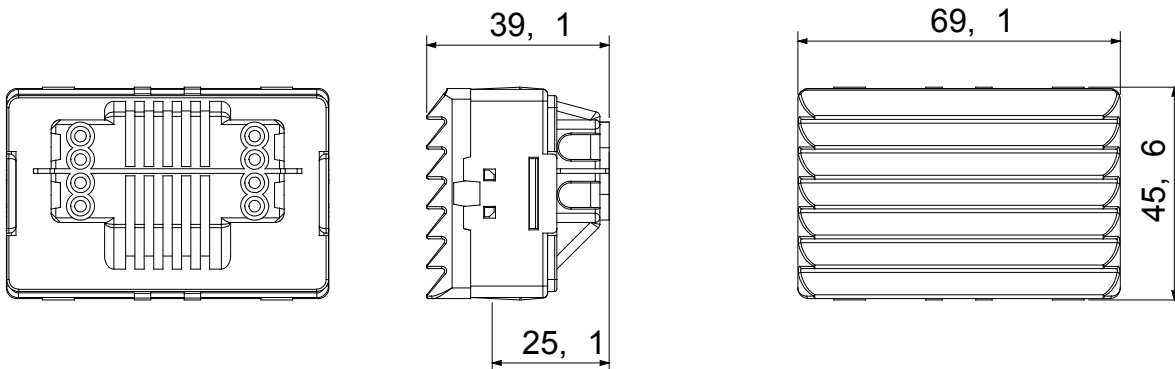

The System modular devices make it possible to create infinite combination between devices and plates, thanks to a complete range that is able to satisfy all design, functional and installation requirements. Colour and finiture: glossy white, bright and versatile
Ideal for flush-mounting solutions (for rectangular or square boxes), surface-mounting solutions, and for special applications. The range includes commands, socket- outlets, protection, indicators, connectors and devices for the control, safety and comfort of your home.

Dyfuzor Kolor	Opal	Mocowanie do lampy	Lampka kompaktowa S6x36 mm
Liczba SYSTEM Moduły	3	Kategoria	Asortyment System
Typ	Wskaźnik	Kolor	Biały
Opis	Lampa podstopnicowa	Zaciski okablowania	Ze śrubą
Norma	EN 62094-1		

DIMENSIONAL

STANDARDS/APPROVALS