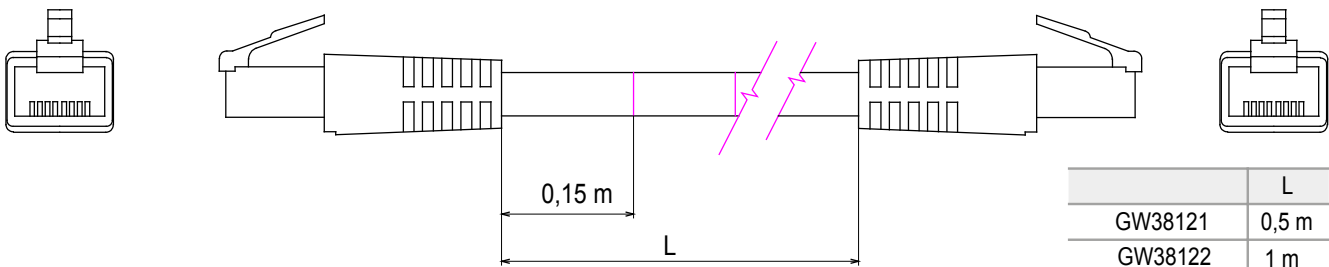

Complete system for the connection and distribution of LAN networks in residential and tertiary areas. The range includes fibre optic solutions, wall panels, floor cabinets and copper wiring products. To wire copper networks, Data Center offers RJ45 connectors and HDMI and USB couplers suitable for Gewiss civil series, permutation cords and UTP and FTP cables, offering installation flexibility and ease of wiring.

kategoria	Przewód krosowy	Opis	RJ45 - RJ45
Zastosowanie kategoria	5e	Kable lampy	FTP 24 AWG
Układ	FTP	Długość kabla	0.5 m
Kolor	Szary	Electrocod	2972

### DIMENSIONAL

	L
GW38121	0,5 m
GW38122	1 m
GW38123	2 m
GW38124	5 m