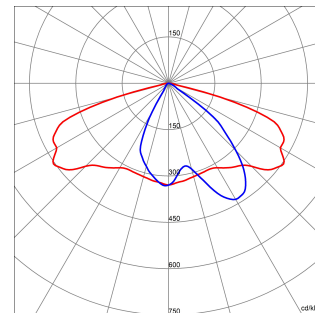

DIMENSIONAL

PHOTOMETRIC DISTRIBUTION

TECHNICAL SYMBOLOGY

Product Data Sheet

GWR573130K

קו המוצרים ROAD [5]

STANDARDS/APPROVALS