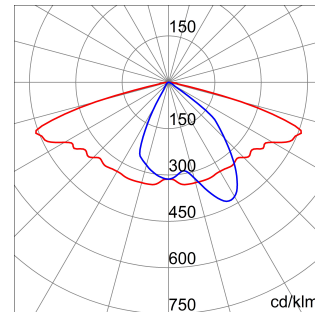

DIMENSIONAL

PHOTOMETRIC DISTRIBUTION

TECHNICAL SYMBOLOGY

IP
IP66

IK
IK08

0.19 m²

1 m

CONSTANT
CURRENT
DRIVER