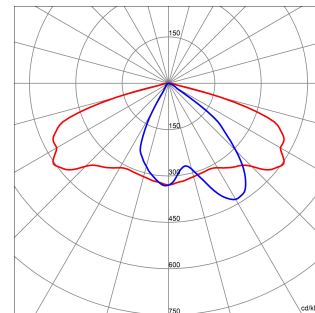

DIMENSIONAL

PHOTOMETRIC DISTRIBUTION

TECHNICAL SYMBOLOGY

IP
IP66

IK
IK08

GWT
-

Product Data Sheet

GWR521330K