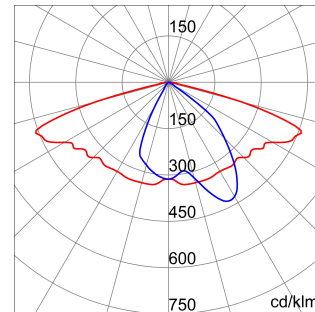

DIMENSIONAL

PHOTOMETRIC DISTRIBUTION

TECHNICAL SYMBOLOGY

IP
IP66

IK
IK08

0.15 m²

1 m

CONSTANT
CURRENT
DRIVER