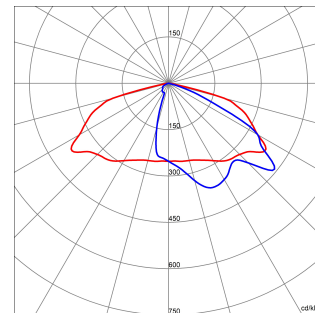

DIMENSIONAL

PHOTOMETRIC DISTRIBUTION

TECHNICAL SYMBOLOGY

IP
IP66

IK
IK08

GWT
-

Product Data Sheet

GWR5155M