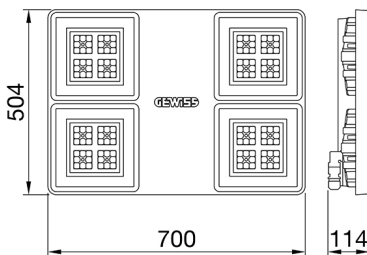

Smart [4] HACCP is the series of indoor LED lighting devices suitable for lighting in the food and beverage industry, ideal for illuminating production areas, warehouses and logistics areas. Three different sizes available: 1M, 2M and 4M. The body is made of nylon "Halogen-free" loaded with grey fibreglass (RAL7035) with venting and anti-condensation device, aluminium alloy heat dissipation device EN AB 44300. It is equipped with a double optical system that provides a metallic reflector with ARRAY optics and a metallic reflector with PMMA lenses stabilized at UV, high efficiency, which allow a wide variety of light distributions 30°, 60°, and 90°, asymmetric and elliptical, screen in PMMA. It is possible to install hanging, wall and projection devices. It is available with three types of Colour Temperature (4000K / 5700K), CRI>80 Colour Rendering Index and two power supply options (ON/OFF or DALI).

### DIMENSIONAL