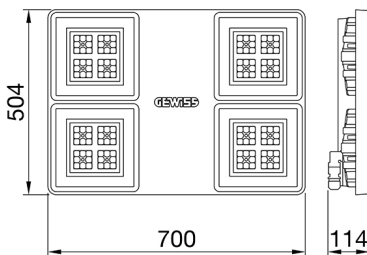

DIMENSIONAL