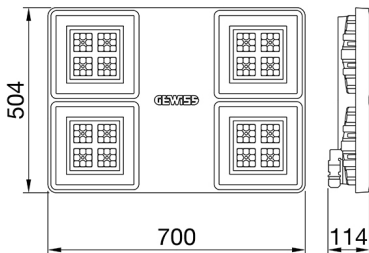

Smart [4] HACCP is the series of indoor LED lighting devices suitable for lighting in the food and beverage industry, ideal for illuminating production areas, warehouses and logistics areas. Three different sizes available: 1M, 2M and 4M. The body is made of nylon "Halogen-free" loaded with grey fibreglass (RAL7035) with venting and anti-condensation device, aluminium alloy heat dissipation device EN AB 44300. It is equipped with a double optical system that provides a metallic reflector with ARRAY optics and a metallic reflector with PMMA lenses stabilized at UV, high efficiency, which allow a wide variety of light distributions 30°, 60°, and 90°, asymmetric and elliptical, screen in PMMA. It is possible to install hanging, wall and projection devices. It is available with three types of Colour Temperature (4000K / 5700K), CRI>80 Colour Rendering Index and two power supply options (ON/OFF or DALI).

### DIMENSIONAL