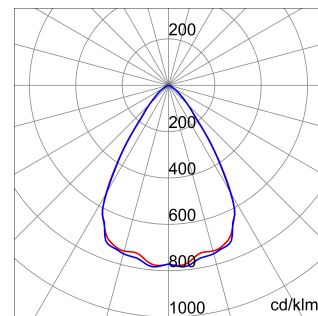

DIMENSIONAL

PHOTOMETRIC DISTRIBUTION

Product Data Sheet
GWS4420HH840

SMART [4]*

TECHNICAL SYMBOLOGY

350.0 מ"ר

IP
IP65

IK
IK07