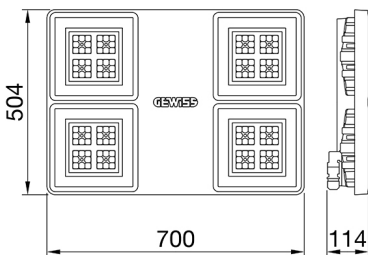

DIMENSIONAL