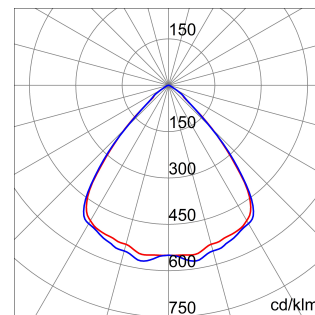

Smart [4] UL is the series of indoor LED lighting devices suitable for lighting of industries and sports facilities. Three different sizes available: 1M, 2M and 4M. The body is made of nylon "Halogen-free" loaded with gray fiberglass (RAL7035) with venting and anti-condensation device, aluminum alloy heat dissipation device EN AB 44300. It is equipped with a double optical system that provides a metallic reflector with ARRAY optics and a metallic reflector with PMMA lenses stabilized at the UV, high efficiency, which allow two different light distributions 60° and 90°. The electrical connection will be via 3x16 AWG tear-proof cable coming out of the product via a PG13.5 plastic cable gland UL certified. Industrial reflector is UL certified UL (UL 1598 - CSA C22.2 No. 250.0-18). It is possible to install hanging, wall and projection devices. It is available with three types of Colour Temperature (4000K / 5700K), CRI>80 Colour Rendering Index and ON/OFF power supply.

DIMENSIONAL

PHOTOMETRIC DISTRIBUTION

Product Data Sheet GWS4420GP857

SMART [4]*

TECHNICAL SYMBOLOGY

IP
IP66

IK
IK08

GWT
850 °C