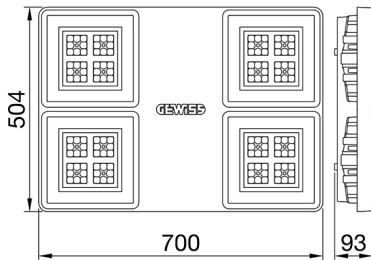

DIMENSIONAL