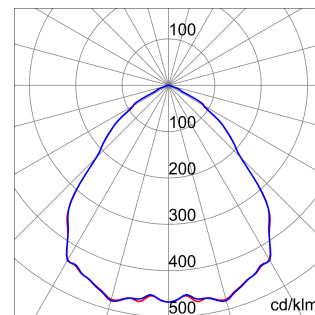

PHOTOMETRIC DISTRIBUTION