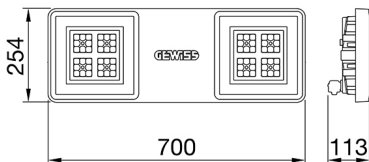

מידע כללי	-	תכונות אופטיקה ותאורה	-
הקשר	תאורה למתקני תעשייה לייצור מזון ולמתקני לוגיסטיקה	אופטי	אסימטרי
גוף תאורה	מחזיר אור תעשייתי לד פנימי	דירוג סנור אחיד לזמן (לזמן) תפוקה (ואט/לזמן)	17800
יישום	Datamatrix	יעילות	142
צבע	RAL 7035 אפור	צבע טמפרטורה	5700 K
סוג מקור אור	לד	אינדקס רינדור צבע	80>CRI
מערכת הספק	125 W	סטיית תקן של התאמת צבע	SDCM = 3'
משך חיי לד	L90B10(Tq25°C)>150.000h; L90B10 (Tq50°C)=100.000h	סיווג סיכון פוטו-ביולוגי	RG0'
ק"ג(משקל)	6.5	סטנדרט	EN 60598-1-60598 ; EN 2-1 ; EN 60598-2-24'
אחריות	5 שנים	תכונות חשמליות ותאורה	-
טמפרטורת אחסון	±40 +70 °C	אספקה מתח	220-240 V
טמפרטורת עבודה	-30°C ÷ +50 °C	אספקה מתח (Hz)	50/60 Hz
חומרים	-	דרייבר	כלול
גוף	PA6 "נטול הלוגן PA6"	שיעור כשל של דרייבר	F10=70.000h Tq25°C/35.000h Tq50°C
סוג סינון	PMMA	הגנה מפני מתח יתר	DM 6kV / CM 10kV
אופטיקה	PMMA מתכתי ועדשות PC מחזיר אור	מערכת בקרה	כבוי/פועל
אטם	סיליקון נגד התיישנות	התקנה ותחזוקה	-
קרב נעילה	-	התקנה והרכבה	תקרה - התקנה על הקיר - תלייה
בורג חיצוני	פלדת אל-חלד	הטייה	עם אביזר תפס
צבע	RAL 7035 אפור	חיווט	GW עם מחבר מוגן מים לחיבור
תקנים ואישורים	-	קביעה	-
סיווג	-	אפשרות החלפה של מקור אור	על-ידי איש מקצוע
אביזר עם מופחת	כן	אפשרות החלפת גיר בקרה	על-ידי איש מקצוע
טמפרטורת פני שטח	-	קופסת דרייבר	מובנה
DIN אישור 18032-3	Available (under certain installation conditions)	שטח פנים מרבי החשוף לרוח	184.0 מ"ר
IPEA	-	class בידוד	I
IP	IP65	דרגה	-
זעזוע התנגדות	IK07	בידוק חוט להט	650 °C

DIMENSIONAL