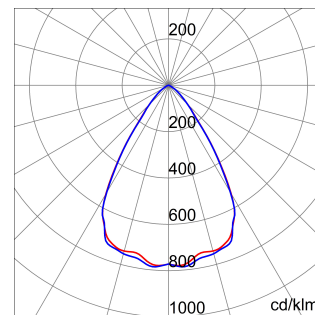

Smart [4] UL is the series of indoor LED lighting devices suitable for lighting of industries and sports facilities. Three different sizes available: 1M, 2M and 4M. The body is made of nylon "Halogen-free" loaded with gray fiberglass (RAL7035) with venting and anti-condensation device, aluminum alloy heat dissipation device EN AB 44300. It is equipped with a double optical system that provides a metallic reflector with ARRAY optics and a metallic reflector with PMMA lenses stabilized at the UV, high efficiency, which allow two different light distributions 60° and 90°. The electrical connection will be via 3x16 AWG tear-proof cable coming out of the product via a PG13.5 plastic cable gland UL certified. Industrial reflector is UL certified UL (UL 1598 - CSA C22.2 No. 250.0-18). It is possible to install hanging, wall and projection devices. It is available with three types of Colour Temperature (4000K / 5700K), CRI>80 Colour Rendering Index and ON/OFF power supply.

DIMENSIONAL

PHOTOMETRIC DISTRIBUTION

TECHNICAL SYMBOLOGY

184.0 מ"ר

IP

IP66

IK

IK08