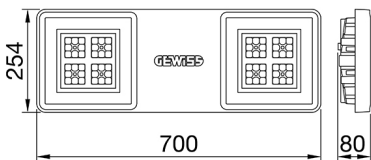

DIMENSIONAL