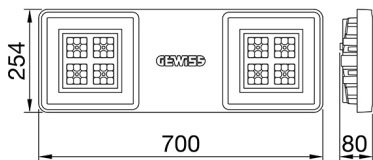

DIMENSIONAL