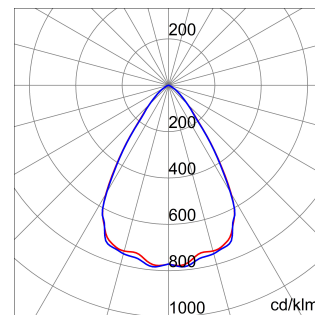

PHOTOMETRIC DISTRIBUTION