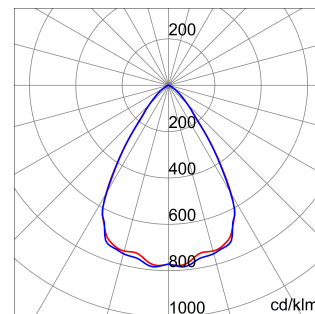

DIMENSIONAL

PHOTOMETRIC DISTRIBUTION

Product Data Sheet GWS4220FH857

SMART [4]*

TECHNICAL SYMBOLOGY

IP
IP66

IK
IK08

GWT
850 °C