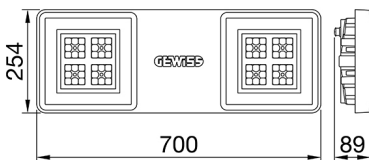

DIMENSIONAL