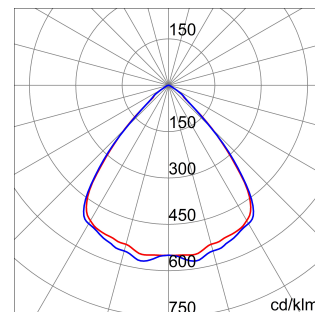

Smart [4] HT is the series of LED indoor appliances suitable for the food industry, production areas or warehouses where critical temperatures develop. Three different sizes available: 1M, 2M and 4M. The body is made of "Halogen-free" nylon loaded with grey glass fibre (RAL7035) with venting and anti-condensation device, aluminium alloy heat dissipation device EN AB 44300. It is equipped with a dual optical system that includes a metallic reflector with ARRAY optics and a metallic reflector with UV-stabilised, high-efficiency PMMA lenses, which allow a wide variety of 60°, 90° and Elliptical light distributions. Operating temperature range "Ta" between -30°C and + 60°C. Suspension, wall and projection appliances can be installed. It is available with three types of Colour Temperature (4000K / 5700K), Color Rendering Index CRI>80 and ON/OFF power supply.

DIMENSIONAL

PHOTOMETRIC DISTRIBUTION

Product Data Sheet
GWS4220CP840

SMART [4]*

TECHNICAL SYMBOLOGY

184.0 מ"ר

IP
IP66

IK
IK08