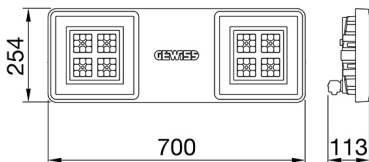

DIMENSIONAL