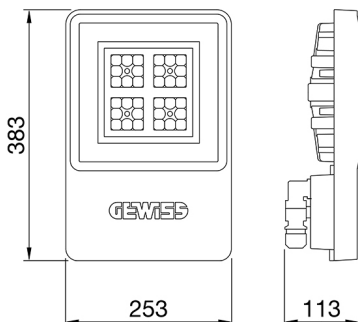

DIMENSIONAL