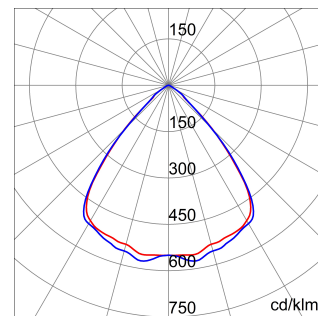

PHOTOMETRIC DISTRIBUTION